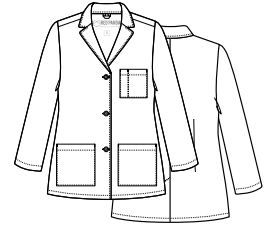

Lightweight • Durable fabric • Comfortable fit

NEW STYLE

MOMENTUM

100% Polyester
Mechanical Stretch

5872

MEN'S 36" LAB COAT

Men's notched collar mid length lab coat. Size small 36" center back length. Dyed-to-match buttons at front. One chest pocket with a pen slot. Two large patch pockets with a small utility pocket. One hidden pocket on the left side. Center back vent.

Reg: **XXS - XL** (M): 36.5"
Plus: **2XL - 5XL** (M): 36.5"

WHT

RED PANDA

65% Polyester 35% Cotton

7116

WOMEN'S CONSULTATION LAB COAT

Women's collar consultation lab coat. Dyed-to-match button front. Chest pocket with a pen slot. Two large patch pockets for mini tablet. Center back vent at hem.

Reg: **XS - XL** (M): 29"
Plus: **2XL - 3XL** (M): 29"

WHT

RED PANDA

65% Polyester 35% Cotton

7126

WOMEN'S 3/4 SLEEVE LAB COAT

Women's notched collar consultation lab coat. Dyed-to-match button front. Two large patch pockets for mini tablet. Center back belt with darts. Sleeve cuff with back vents. Center back vent at hem.

Reg: **XS - XL** (M): 29"
Plus: **2XL - 3XL** (M): 29"

WHT