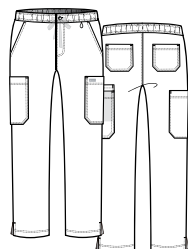

5801

MEN'S CHEST POCKET V-NECK TOP

Men's V-neck top. Decorative logo tape at the inner back neckline. Functional dyed-to-match utility loop at shoulder seam. One chest pocket with a pen slot. Side vents.

Reg: XS - XL (M): 29.25"

CBL	GBL	NVY	CRB	HTR	OLV	PEW
BLK	RYL	WIN	RED	QGR	GRP	

Plus: 2XL - 3XL (M): 29.25"

RED	QGR	GRP
-----	-----	-----

Plus: 2XL - 5XL (M): 29.25"

CBL	GBL	NVY	CRB	HTR
BLK	RYL	WIN	OLV	PEW

5891

MEN'S FLY FRONT CARGO PANT

Tapered pant with full elastic waistband. Functional dyed-to-match utility loop below the waistband. Functioning front zipper and button. Inner drawstring. Two front slant pockets. Two patch cargo pockets with one small utility pocket. Two back patch pockets. Side vents.

Reg: XS - XL (Inseam): 31"

CBL	GBL	NVY	CRB	HTR	OLV	PEW
BLK	RYL	WIN	RED	QGR	GRP	

Plus: 2XL - 3XL (Inseam): 31"

RED	QGR	GRP
-----	-----	-----

Plus: 2XL - 5XL (Inseam): 31"

CBL	GBL	NVY	CRB	HTR
BLK	RYL	WIN	OLV	PEW