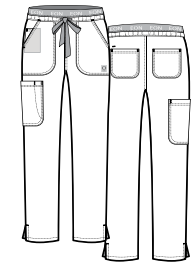

7348

WOMEN'S LOGO WAISTBAND 7-POCKET PANT