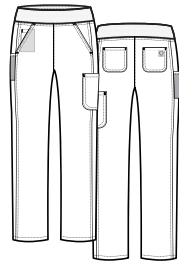

7338

WOMEN'S 7-POCKET YOGA PANT

Tapered pant with yoga style waistband. Two front slant pockets. Single inner utility pocket. Single mesh pocket with twill tape. Two back patch pockets. Single cargo pocket.

Reg: **XXS - XL** (Inseam): 30.5"
Plus: **2XL - 3XL** (Inseam): 30.5"
Petite: **XXS - 3XL** (Inseam): 28"
Tall: **XS - 3XL** (Inseam): 33"

CBL	RYL	GBL	TNY	TBL	SKY	HTR	LVR
SBP	PEW	BLK	WHT	WIN	CRD	EGP