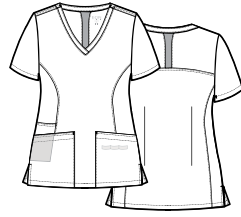

## WOMEN'S BACK MESH PANEL MESH PANEL SHAPED V-NECK TOP

Women's V-neck top. Two front patch pockets with a utility pocket and inner utility loop. Back yoke mesh panel. Front and back princess seams. Side vents.

Reg: **XXS - XL** (M): 27.75"  
Plus: **2XL - 3XL** (M): 27.75"

CBL	RYL	GBL	TNY	TBL	SKY	HTR	LVR
SBP	PEW	BLK	WHT	WIN	CRD	EGP	

## WOMEN'S BACK MESH PANEL MOCK-WRAP TOP

UPF 40+

Women's V-neck top. Curved back yoke with mesh panel and detailing inside. Two front patch pockets. Utility tape in the left pocket. Single inner utility pocket. Empire waist with front and back darts. Side vents.