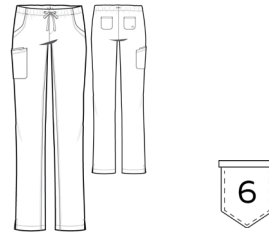

Sizes:  
XS - 3X

**9560 Rebecca Pant**

Modern Fit  
6 Pockets  
Mid Rise Elastic Waistband  
Straight Leg  
Colour Shown: Ceil

Sizes:  
XS - 3X (Inseam 31.5")

**9575 Renee Jogger**

Modern Fit  
5 Pockets  
Mid Rise  
Jogger Leg with Elastic Cuff  
Utility Snap Tab  
Colour Shown: Royal

Sizes:  
XS - 3X (Inseam 28")

Black	Black	Black	Black
Navy	Navy	Navy	Navy
Pewter	Pewter	Pewter	Pewter
Caribbean	Caribbean	Caribbean	
Wine	Wine	Wine	Wine
Royal	Royal	Royal	Royal
Eggplant	Eggplant	Eggplant	Eggplant
Ceil	Ceil	Ceil	Ceil
Teal	Teal	Teal	Teal
Red	Red	Red	
Carnation Pink		Carnation Pink	Carnation Pink