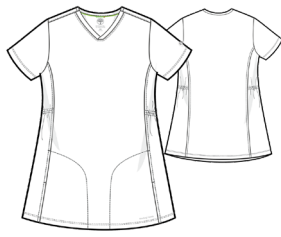

### 9500 Rachel Pant

Modern Fit  
7 Pockets  
Mid Rise  
HH Logo Contrast Waistband  
Pick Stitch & Piping Detailing  
Straight Leg  
Colour Shown: Red

Sizes:  
XS - 3X (Inseam 31.5")

### 2510 Mila Maternity Top

Modern Fit  
2 Pockets  
V-Neck  
Side Elastic at Princess Panel  
Colour Shown: Navy

Sizes:  
XS - 3X

### 9510 Rose Maternity Pant

Modern Fit  
6 Pockets  
High Rise  
Over the Belly Knit Waistband  
Straight Leg  
Colour Shown: Black

Sizes:  
XS - 3X (Inseam 31")

Black	Black	Black
Navy	Navy	Navy
Pewter		
Caribbean		
Wine		
Royal		
Eggplant		
Ceil		
Teal		
Red		