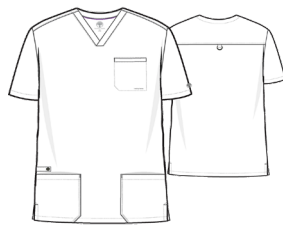

### 9133 Tori Pant

Modern Fit  
5 Pockets  
Mid Rise Yoga Knit Waistband  
Ribbon & Grommet Detail  
Straight Leg  
Colour Shown: Turquoise

Sizes:  
XS - 3X (Inseam 30.5")

### 2331 Jake Top

Modern Fit  
3 Pockets  
V-Neck  
Utility Snap  
Back Yoke with D-Ring Detail  
Colour Shown: Wine

Sizes:  
XS - 3X