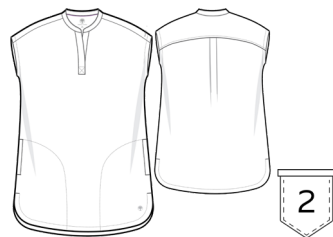

### 2245 Juliet Top

Modern Fit  
2 Pockets  
V-Neck  
Ribbon & Grommet Detail  
Knit Side Panels  
Colour Shown: Shocking Pink

Sizes:  
XS - 3X

### 2352 Journey Top

Relaxed Fit  
2 Pockets  
Mandarin Collar With One-Button  
Half-Placket  
Back Yoke  
Colour Shown: Olive

Sizes:  
XS - 3X