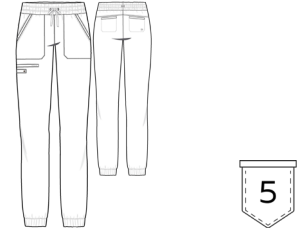

Sizes:  
XS - 3X

**9560 Rebecca Pant**

Modern Fit  
6 Pockets  
Mid Rise Elastic Waistband  
Straight Leg  
Colour Shown: Ceil

Sizes:  
XS - 3X (Inseam 31.5")

**9575 Renee Jogger**

Modern Fit  
5 Pockets  
Mid Rise  
Jogger Leg with Elastic Cuff  
Utility Snap Tab  
Colour Shown: Royal

Sizes:  
XS - 3X (Inseam 28")

Black	Black	Black	Black
Navy	Navy	Navy	Navy
Pewter	Pewter	Pewter	Pewter
Caribbean	Caribbean	Caribbean	
Wine	Wine	Wine	Wine
Royal	Royal	Royal	Royal
Eggplant	Eggplant	Eggplant	Eggplant
Ceil	Ceil	Ceil	Ceil
Teal	Teal	Teal	Teal
Red	Red	Red	
Carnation Pink		Carnation Pink	Carnation Pink