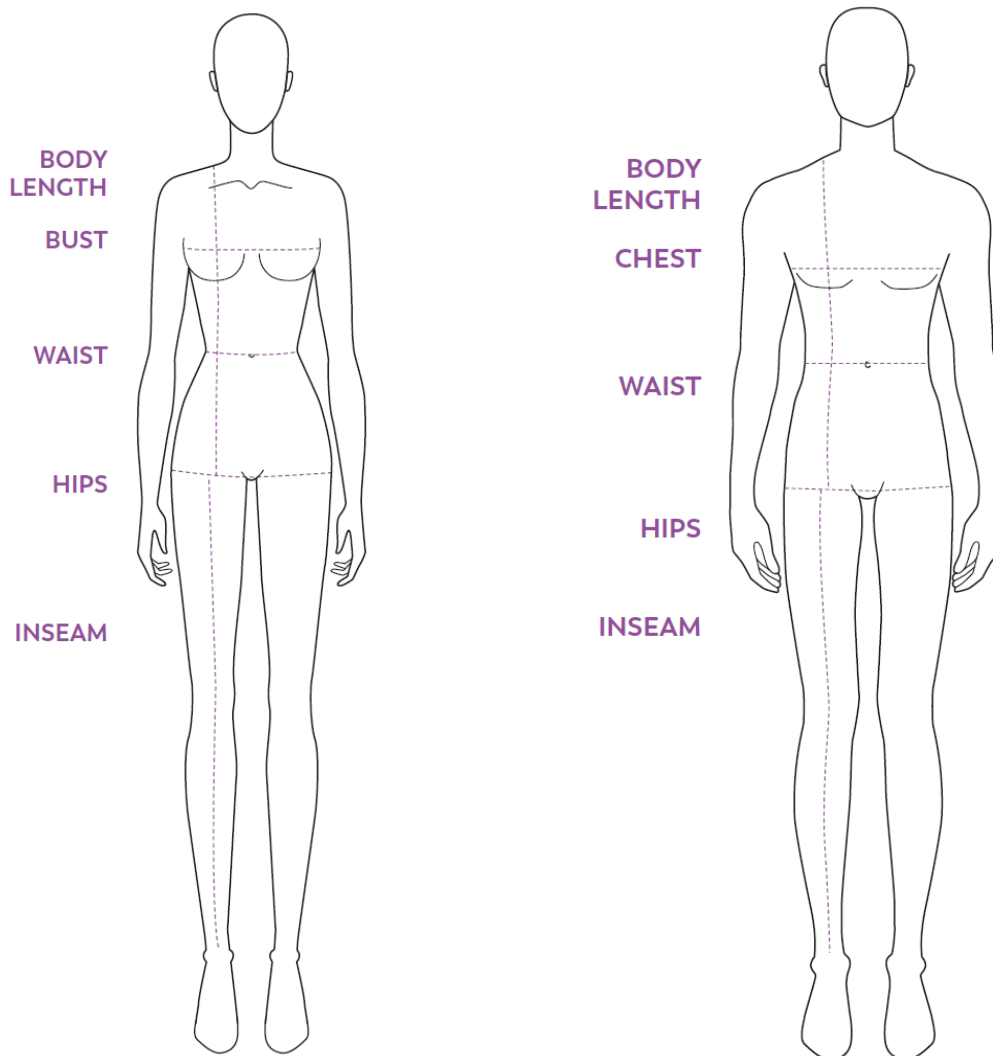

### 9300 Daniel Pant

Modern Fit  
6 Pockets  
Mid-Rise Elastic Waist  
Two Way Drawstring  
Functional Zipper Fly  
Narrow Leg  
Colour Shown: Pewter

Sizes:  
XS - 3X (Inseam 31.5")

Black	Black	Black
Caribbean	Caribbean	Caribbean
Navy	Navy	Navy
Pewter	Pewter	Pewter
Wine	Wine	Wine
Royal	Royal	Royal
Hunter		
Teal		
Turquoise		
Shocking Pink		

# How to get the perfect fit

## **Bust / Chest**

Measure under the arms and across the fullest area of bust/chest.

## **Waist**

Measure around the smallest part of your waist