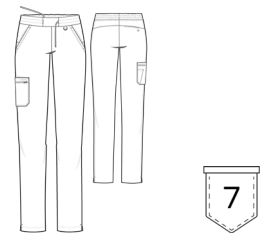

### 2352 Journey Top

Relaxed Fit  
2 Pockets  
Mandarin Collar With One-Button  
Half-Placket  
Back Yoke  
Colour Shown: Olive

Sizes:  
XS - 3X

### 9350 Tate Jogger

Modern Fit  
5 Pockets  
Mid Rise Waist Elastic Back Waist  
With Drawstring  
Jogger Leg  
Colour Shown: Sunset

Sizes:  
XS - 3X

### 9181 Tamara Pant

Modern Fit  
6 Pockets  
Mid Rise Waist With Two Way  
Drawstring & Badge D-Ring Detail  
Narrow Leg  
Colour Shown: Royal

Sizes:  
XS - 3X (Inseam 31")

Black
Caribbean
Navy
Pewter
Wine
Royal
Hunter
Teal
Turquoise
Shocking Pink