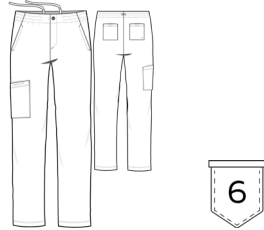

Main Fabric: 91% Polyester / 9% Spandex

2590 Mathew Top

Modern Fit
4 Pockets
Crossover V-Neck
Back Yoke
Colour Shown: Wine

Sizes:
XS - 3X

9590 Ryan Pant

Modern Fit
6 Pockets
Mid Rise Elastic Waist
Button Closure
Functional Zipper Fly
Internal Drawcord
Colour Shown: Pewter

Sizes:
XS - 3X (Inseam 32")

Black	Black
Navy	Navy
Pewter	Pewter
Caribbean	Caribbean
Wine	Wine
Royal	Royal

Good Karma Healing Hands